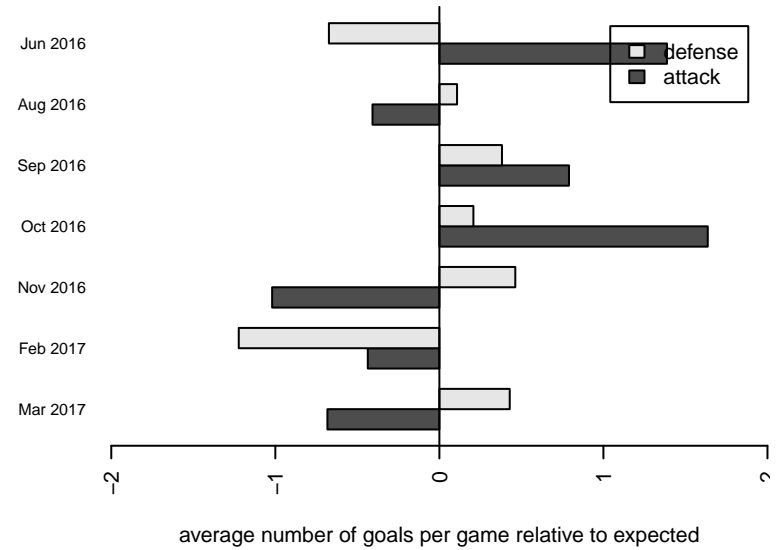

Performance relative to 13 month average