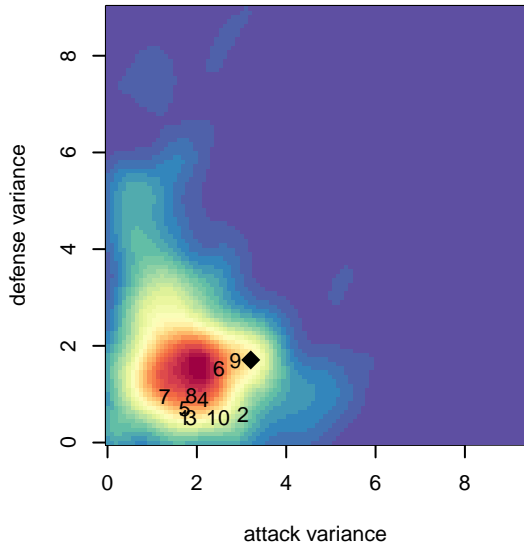

Whatcom FC Rangers Blue G05

Whatcom FC Rangers
 Bellingham, WA
 G05 total strength=667
 attack=1.03 defense=0.38
 fall league = RCL G05 Div 4 9Aside
 spr league = Win RCL G05 Div 3

alt names used:
 62 WFC Rangers U12 Blue G05
 Rangers GU12 Blue
 Whatcom FC Rangers – GU05 Blue
 WHATCOM FOOTBALL RANGERS U12 BLUE
 Whatcom FC Rangers – GU05 Blue
 Whatcom FC Rangers – GU05 Blue

Whatcom FC Rangers Blue G05
 Dots are actual minus expected GF (blue circles) and GA (red triangles).
 Blue line is smoothed change in attack strength. Red is smoothed change in defense strength.

**attack and defense variance (black dot)
relative to other teams
and top 10 in region**