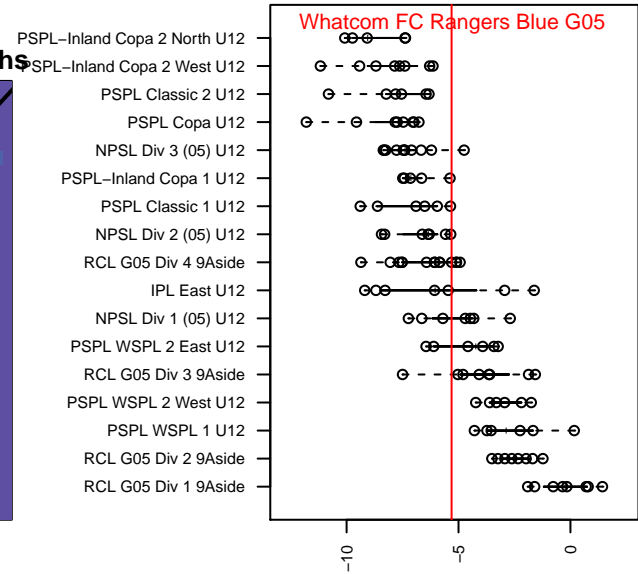

**attack and defense rating
relative to others at age
and all opponents in last 13 months**