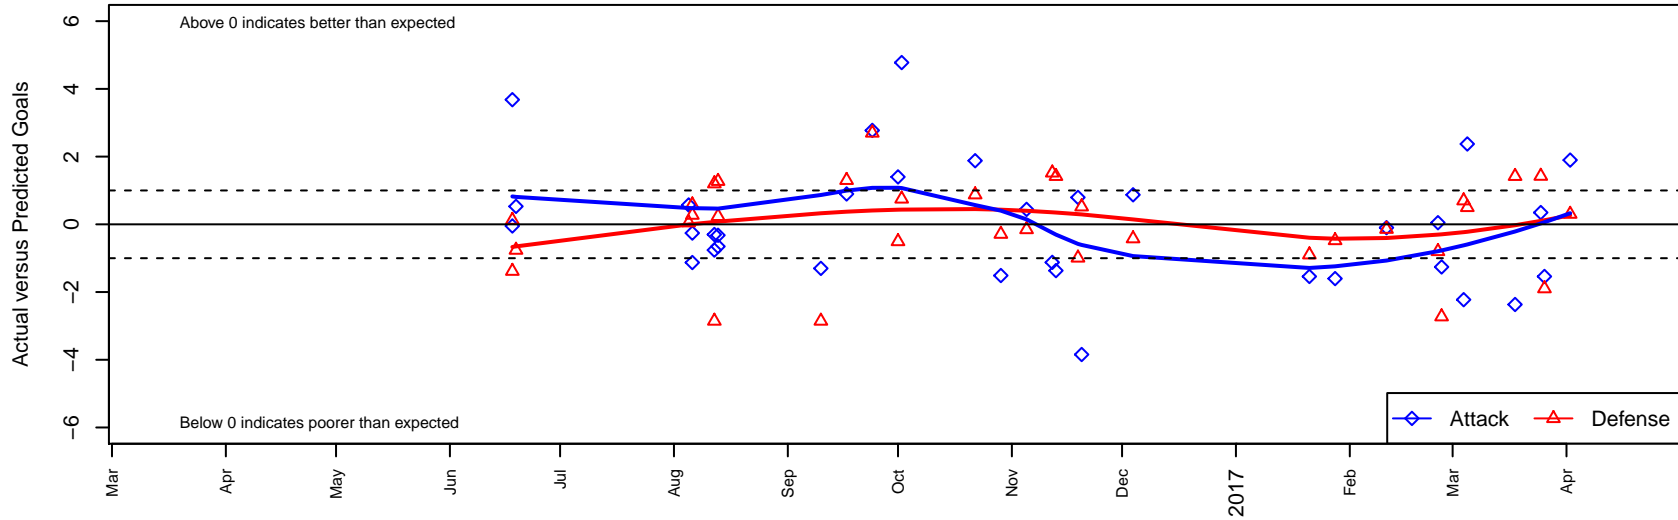

Whatcom FC Rangers Blue G05

Whatcom FC Rangers
 Bellingham, WA
 G05 total strength=667
 attack=1.03 defense=0.38
 fall league = RCL G05 Div 4 9Aside
 spr league = Win RCL G05 Div 3

alt names used:
 62 WFC Rangers U12 Blue G05
 Rangers GU12 Blue
 Whatcom FC Rangers – GU05 Blue
 WHATCOM FOOTBALL RANGERS U12 BLUE
 Whatcom FC Rangers – GU05 Blue
 Whatcom FC Rangers – GU05 Blue

Whatcom FC Rangers Blue G05
 Dots are actual minus expected GF (blue circles) and GA (red triangles).
 Blue line is smoothed change in attack strength. Red is smoothed change in defense strength.

**attack and defense variance (black dot)
relative to other teams
and top 10 in region**