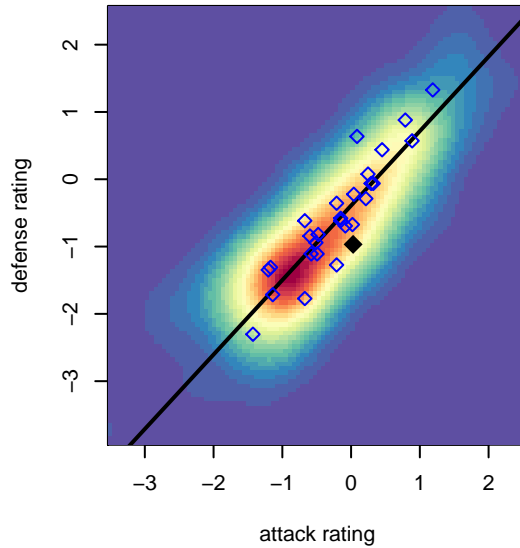

**attack and defense rating
relative to others at age
and all opponents in last 13 months**