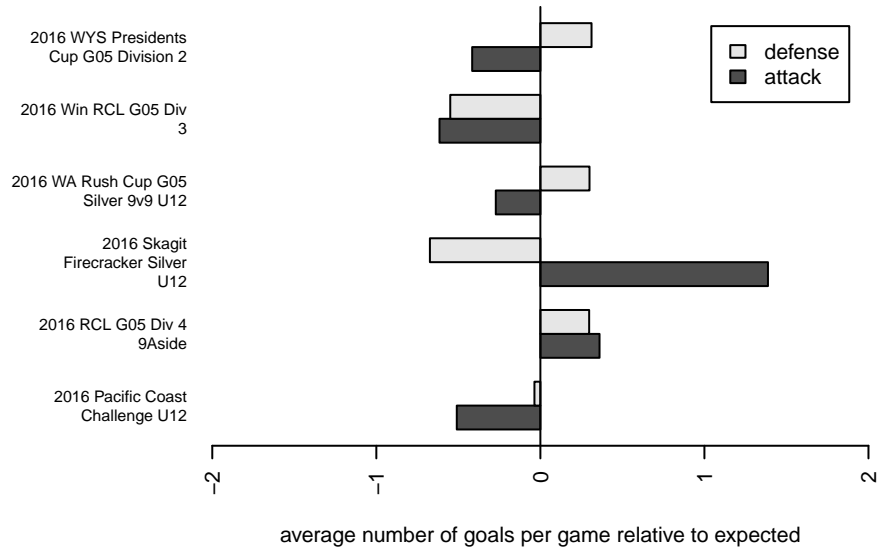

Performance relative to 13 month average